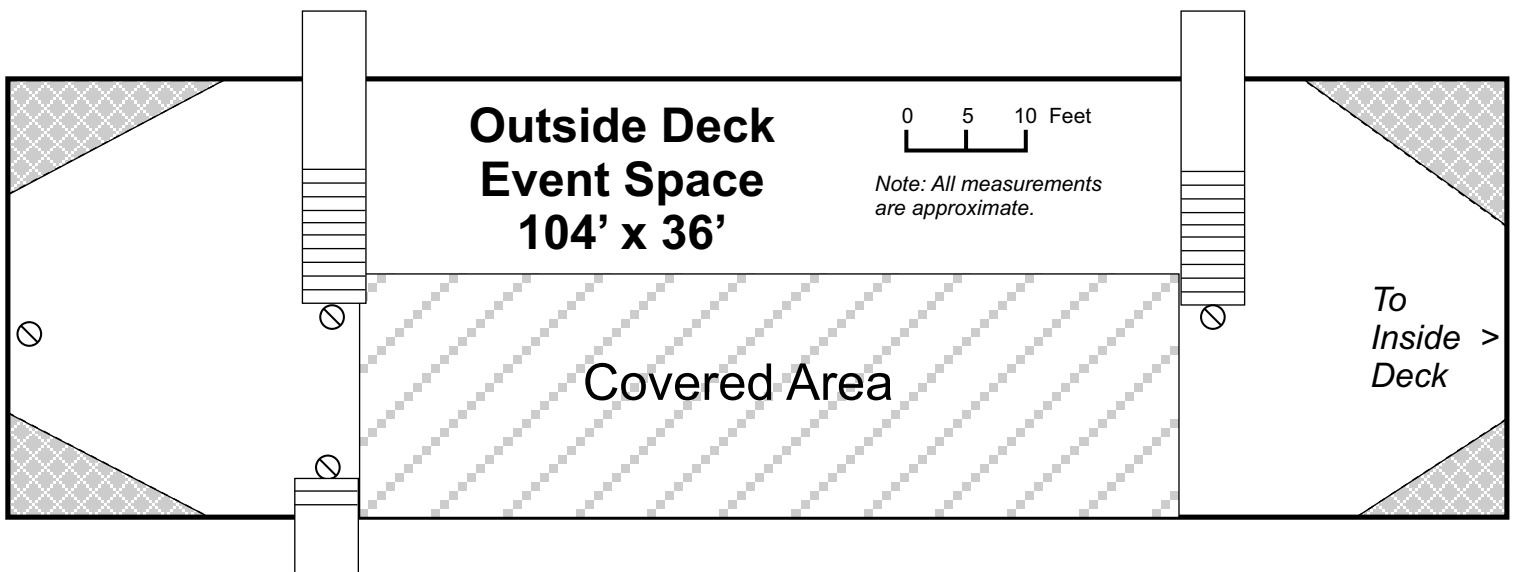

Revised: 20200110

Planning Notes:

LEGEND

- S = Sink WF = Water Fountain [Cross-hatched] = Staff Only
- T = Toilet e = Electrical Outlet [Circle with slash] = No Entrance

North Little Rock Parks and Recreation
Arkansas Inland Maritime Museum
 Reservations: 501-371-8320