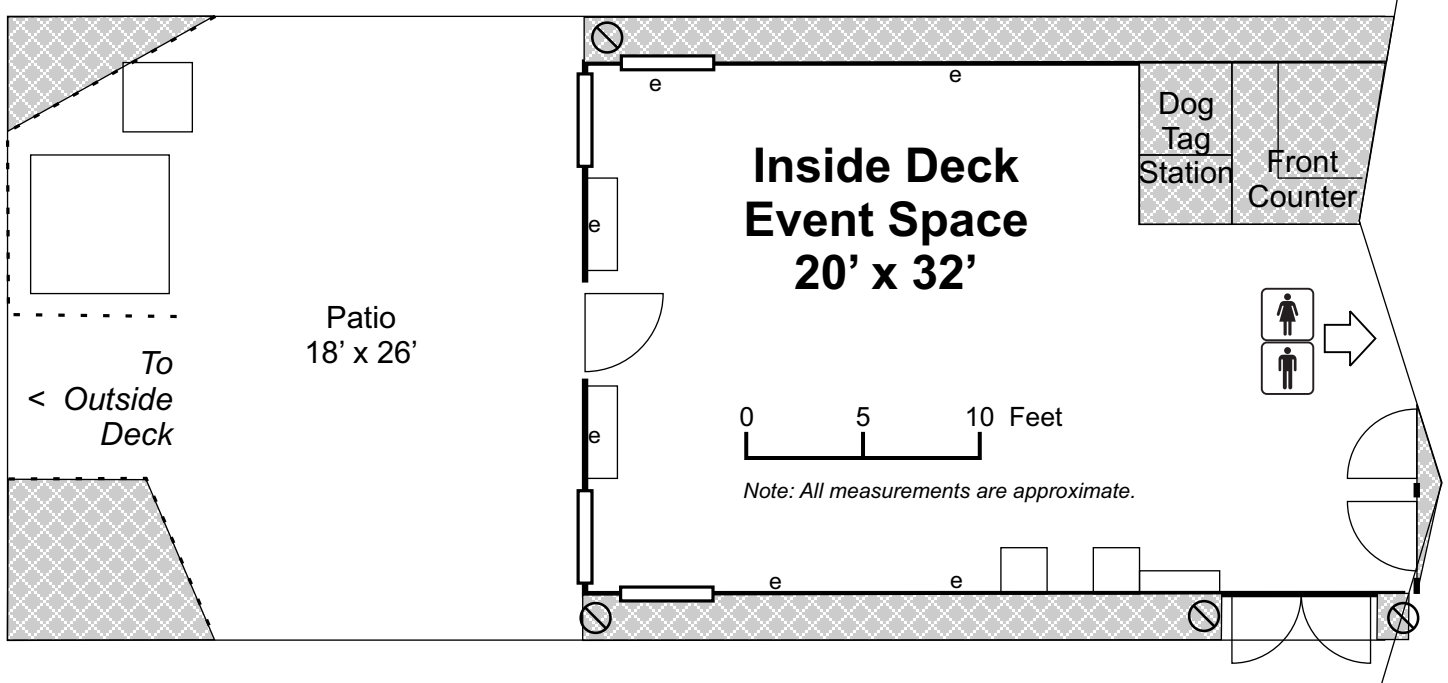

Outside Deck

Capacity: 150

Chairs: 100

Tables: 0

Room Size: ≈2,700 sq ft

Number of tables and chairs is approximate and not guaranteed.

Located on the Arkansas River adjoining the USS Razorback and the USS Hoga, this small room and its outdoor area provide a unique place to host your next event, reunion, or meeting.

Revised: 20200110

Planning Notes:

LEGEND

- S = Sink WF = Water Fountain [Cross-hatched] = Staff Only
- T = Toilet e = Electrical Outlet [Circle with slash] = No Entrance

North Little Rock Parks and Recreation
Arkansas Inland Maritime Museum
 Reservations: 501-371-8320